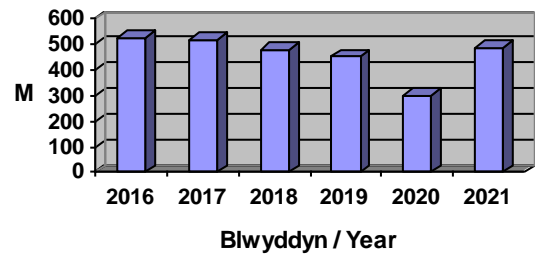

Cyfanswm Hydroedd / Total Length